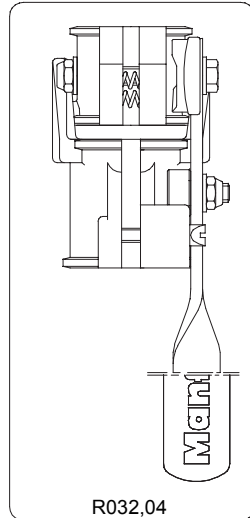

2005-09-30

* For rubber feet with inner hole dm.16,5mm

If your rubber feet have an inner hole dm.43mm, order complete kit cod. R032,10

* For rubber feet with inner hole dm.16,5mm

If your rubber feet have an inner hole dm.33mm, order complete kit cod. R032,09