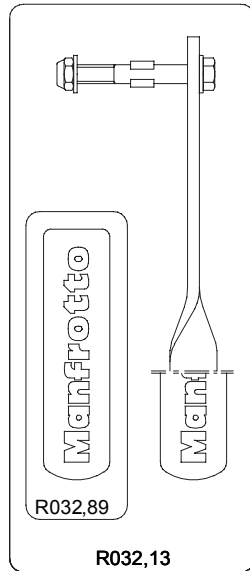

2005-09-30

* For rubber feet with inner hole dm.16,5mm

If your rubber feet have an inner hole dm.43mm, order complete kit cod. R032,10

* For rubber feet with inner hole dm.16,5mm

If your rubber feet have an inner hole dm.33mm, order complete kit cod. R032,09