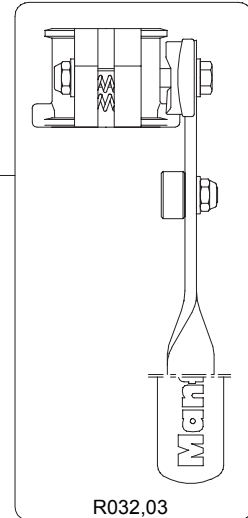

2005-09-30

* For rubber feet with inner hole dm.16,5mm

If your rubber feet have an inner hole dm.43mm, order complete kit cod. R032,10

* For rubber feet with inner hole dm.16,5mm

If your rubber feet have an inner hole dm.33mm, order complete kit cod. R032,09