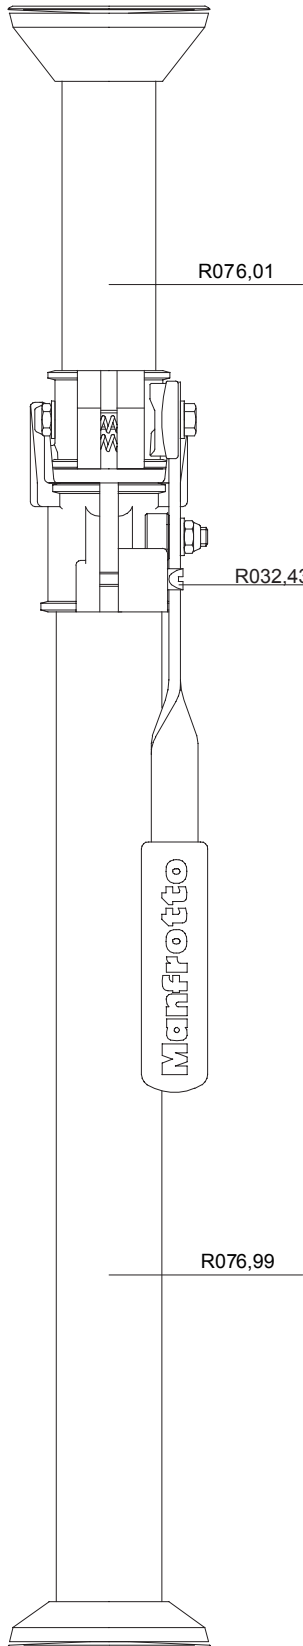

2005-09-30

* For rubber feet with inner hole dm.16,5mm

If your rubber feet have an inner hole dm.43mm, order complete kit cod. R032,10

* For rubber feet with inner hole dm.16,5mm

If your rubber feet have an inner hole dm.33mm, order complete kit cod. R032,09