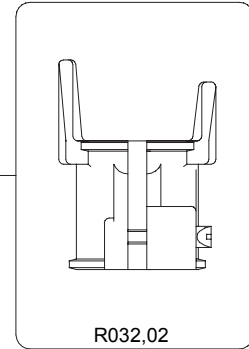

2005-09-30

* For rubber feet with inner hole dm.16,5mm

If your rubber feet have an inner hole dm.43mm, order complete kit cod. R032,10

* For rubber feet with inner hole dm.16,5mm

If your rubber feet have an inner hole dm.33mm, order complete kit cod. R032,09